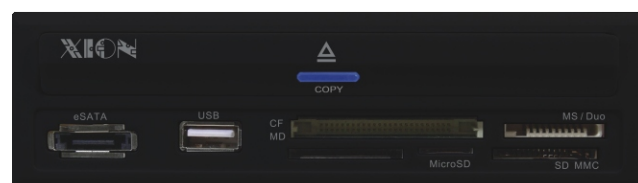

# FOR 5.25" BEZEL THERMAL CONTROL PANEL WITH 5 SLOT CARD READER

## Introduction:

1. 5.25 inch USB 2.0 internal card reader
2. 5 memory slots for all memory cards.
3. Smart fan control system with auto & manual mode.
4. LED display indicating power on.
5. LCD shows fan rpm and monitors temperature zones.
6. Over-temperature & fan alarm.
7. Including eSATA transfer port for external storage.
8. Multi I/O transfer function (USB / eSATA)

## Specification:

INTERFACE	USB 2.0 / 1.1
DIMENSION	148*42*109 mm
DC INPUT	5V / 12V
OUT PUT	6V-12V (Fan)
MEMORY CARD	CF I / II, MD, MS/MS DOU(PRO), micro SD, SD, MMC/RS-MMC(4.0), miniSD, picture card
OS	win98/ me / 2k/ xp, MAC OS8.6+